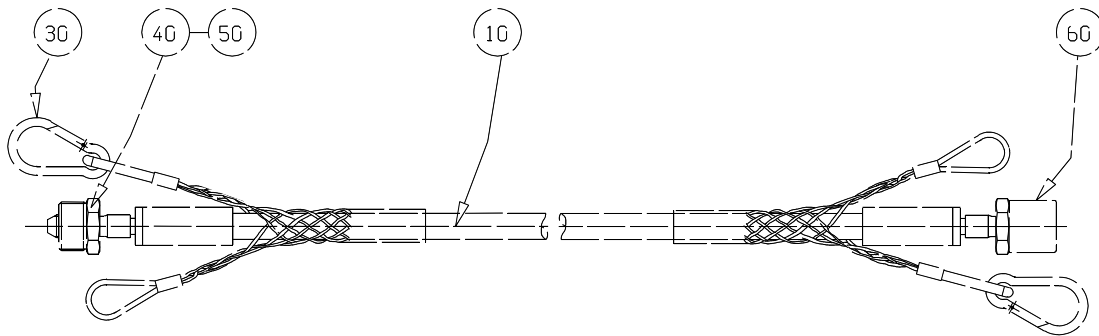

HOSE ASSEMBLIES – SPIR STAR

WITH FIXED SPIRAL PROTECTIVE HOSE

12.B.2 – 11/19

■ Illustration similar

Consists of:

- 1 High pressure hose with arresters (Pos. 10)
- 2 Karabiner hooks (Pos. 30)
- 2 Pressure screws M 30 x 2 (Pos. 40)
- 2 Pressure rings M 14 x 1.5 LH (Pos. 50)
- 2 Protective caps (Pos. 60)

Nominal DN [mm]	Operating pressure [bar]	Hose length [m]	Code no.
8	2500	2	00.04597.2000
		3	00.04597.2001
		4	00.04597.2002
		6	00.04597.2003
		10	00.04597.2004
		15	00.04597.2005
		20	00.04597.2006
	40	00.04597.2007	
	3000	2	00.04597.2100
		3	00.04597.2101
		4	00.04597.2102
		6	00.04597.2103
		8	00.04597.2104
		10	00.04597.2105
		15	00.04597.2106
20		00.04597.2107	
40	00.04597.2108		